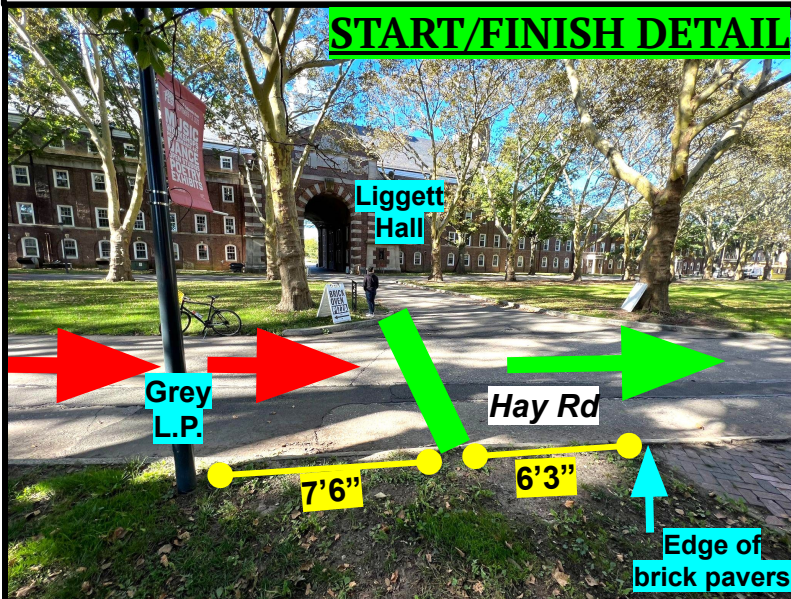

WA & AIMS Certified
USA-2023-293
Certification Expires Dec 31/2028

USATF Certificate

NY23082DNB
Effective: 10/18/2023
Through: 12/31/2033

START/FINISH: [40.68991, -74.01813](#) | On Hay Rd, at the NE side of the intersecting road which runs directly to Liggett Hall. At the crack in the pavement on the right (NE) side, which is 7'6" past (NW of) the trailing (NW) edge of the unmarked grey light pole (LP) and 6'3" before the leading (SE) edge of the brick pavers (both on NE side).
Mile 1: [40.68794, -74.01373](#) | On Kimmel Rd, midway between the doorways for Bldg 12 Section F and Bldg 12 Section E. Even with trailing (SW) edge of the tree on the right (NW) side. | **Mile 2:** [40.688019, -74.024329](#) | On Craig Rd N, before (SW of) the turnaround point. Near the SW part of the intersection with East Way. Even with the trailing (NE) edge of the second (northernmost) red bench (of the pair) on the left (NW) side of Craig Rd N. 21'4" before (SW of) the leading (SW) edge of the small, square WSNY metal utility box in the road on the right (in the SE part of the intersection with East Way). | **Turnaround Point:** [40.690160, -74.022050](#) | On Craig Rd N, before (SW of) Division Rd. 10'9" before (SW of) the leading (SW) edge of manhole cover in the center of the road. 33'5" before the leading edge of storm drain on the right (SE) side of the road. 36'6" past (NE of) the leading (SW) edge of the "Neenah Foundry" manhole cover on right (SE) side. | **Mile 3:** [40.68854, -74.01722](#) | On King Ave, just before (SW of) the turn onto Clayton Rd. 34'8" before (SW of) the street sign pole on the left (NW) side of King (at the SW corner of King/Clayton). 13'1" before (SW of) the leading (SW) edge of the metal NYC Electrical box in the road (also on the left).