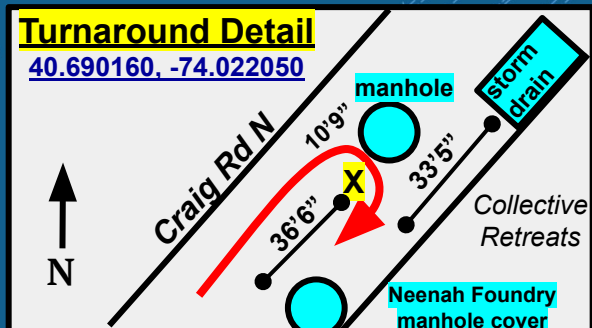

WA & AIMS Certified
USA-2023-293
Certification Expires Dec 31/2028

USATF Certificate

NY23082DNB
Effective: 10/18/2023
Through: 12/31/2033

START/FINISH: [40.68991, -74.01813](#) | On Hay Rd, at the NE side of the intersecting road which runs directly to Liggett Hall. At the crack in the pavement on the right (NE) side, which is 7'6" past (NW of) the trailing (NW) edge of the unmarked grey light pole (LP) and 6'3" before the leading (SE) edge of the brick pavers (both on NE side).
Mile 1: [40.68794, -74.01373](#) | On Kimmel Rd, midway between the doorways for Bldg 12 Section F and Bldg 12 Section E. Even with trailing (SW) edge of the tree on the right (NW) side. | **Mile 2:** [40.688019, -74.024329](#) | On Craig Rd N, before (SW of) the turnaround point. Near the SW part of the intersection with East Way. Even with the trailing (NE) edge of the second (northernmost) red bench (of the pair) on the left (NW) side of Craig Rd N. 21'4" before (SW of) the leading (SW) edge of the small, square WSNY metal utility box in the road on the right (in the SE part of the intersection with East Way). | **Turnaround Point:** [40.690160, -74.022050](#) | On Craig Rd N, before (SW of) Division Rd. 10'9" before (SW of) the leading (SW) edge of manhole cover in the center of the road. 33'5" before the leading edge of storm drain on the right (SE) side of the road. 36'6" past (NE of) the leading (SW) edge of the "Neenah Foundry" manhole cover on right (SE) side. | **Mile 3:** [40.68854, -74.01722](#) | On King Ave, just before (SW of) the turn onto Clayton Rd. 34'8" before (SW of) the street sign pole on the left (NW) side of King (at the SW corner of King/Clayton). 13'1" before (SW of) the leading (SW) edge of the metal NYC Electrical box in the road (also on the left).