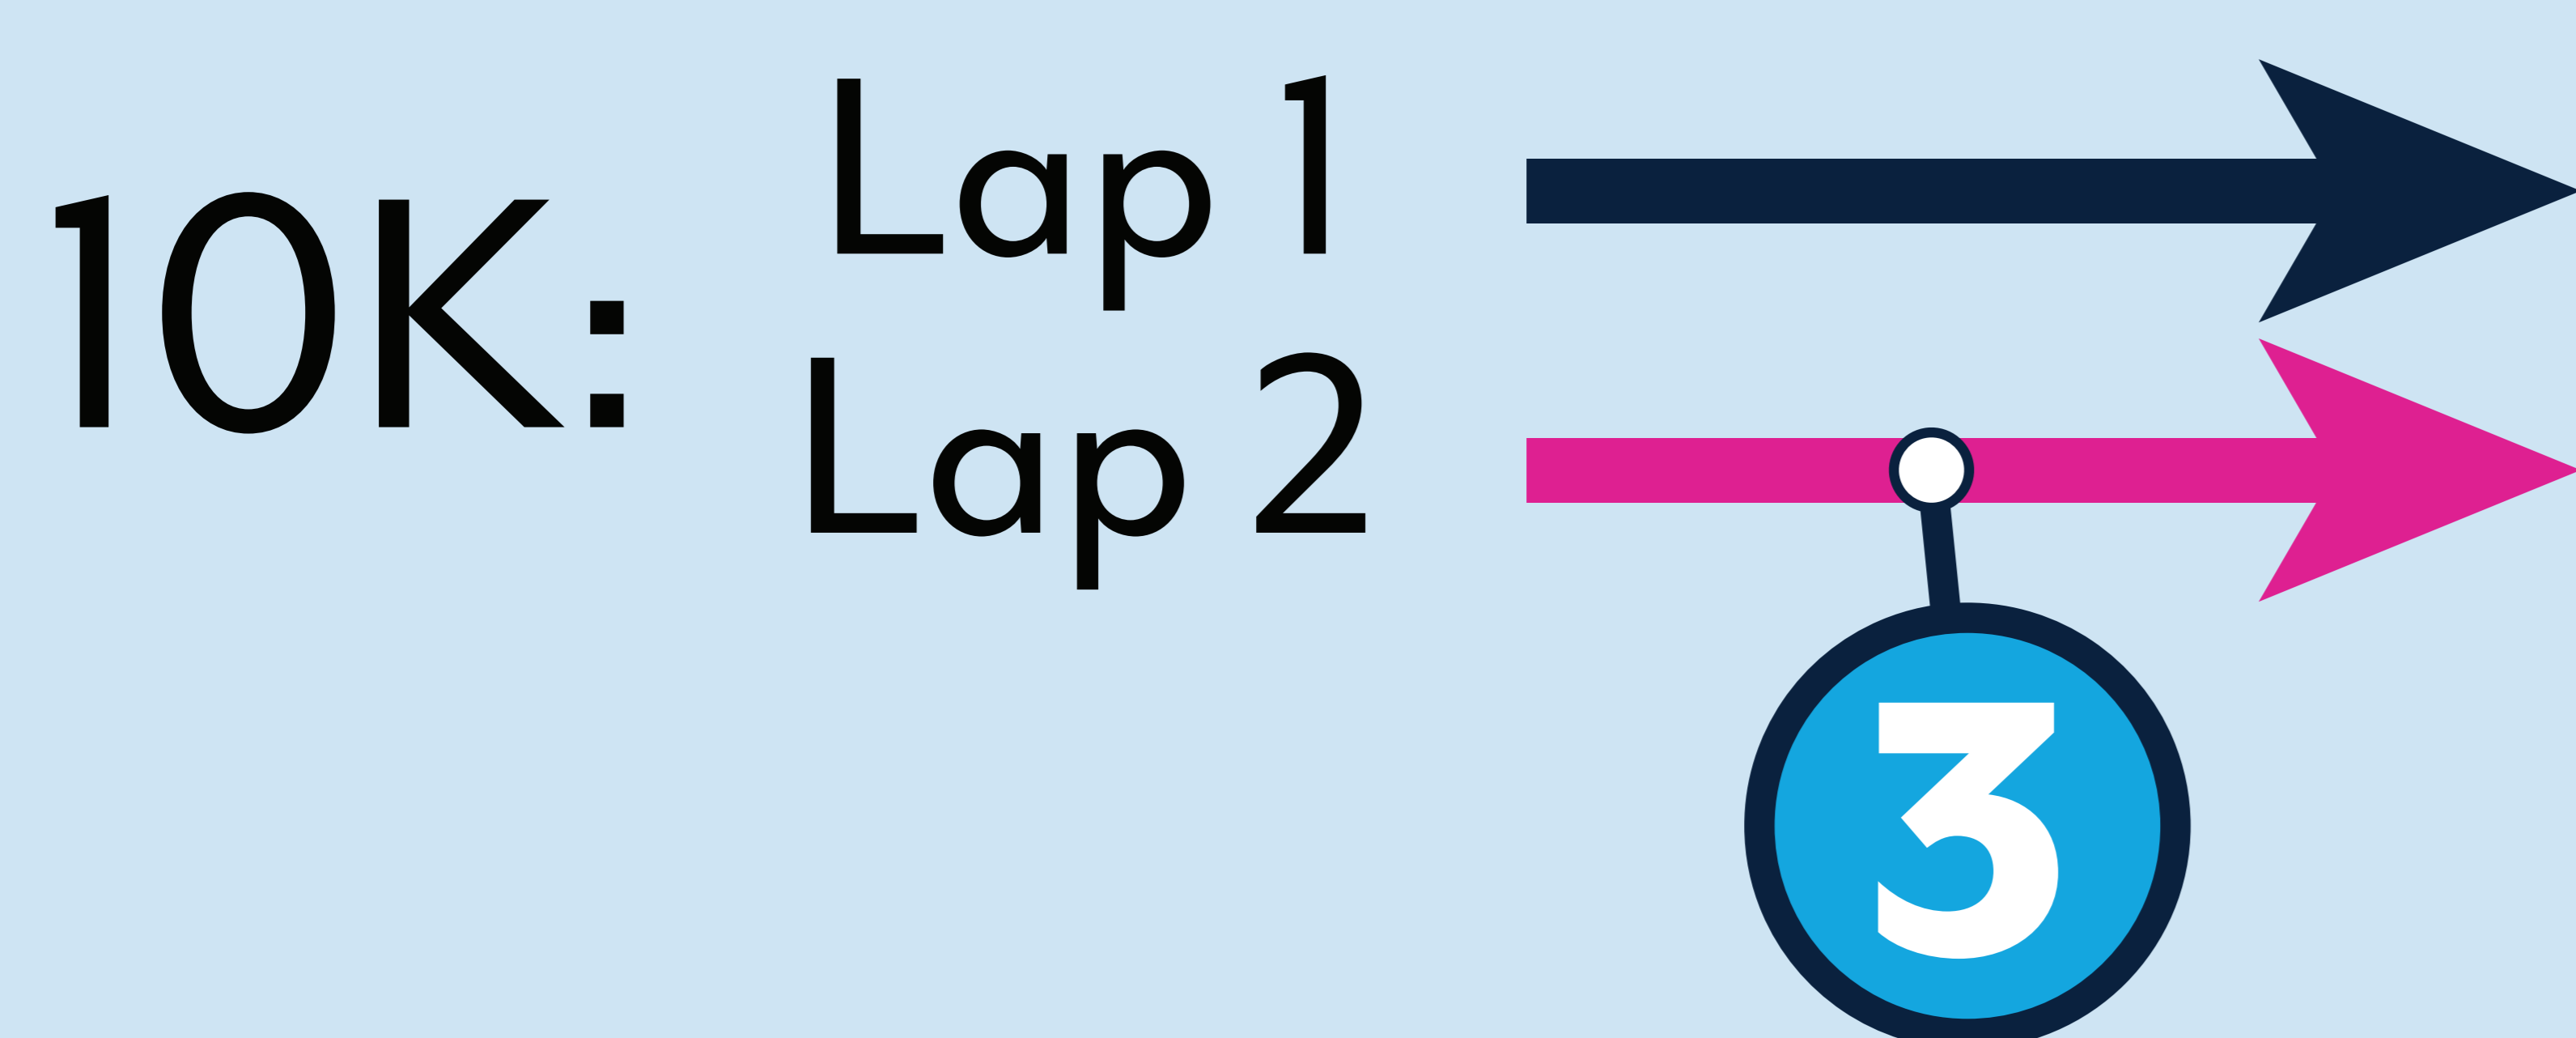

FERRY TO
MANHATTAN

NYCRUNS Summer Loving 10k

Governor's Island | New York, NY

Race HQ	Hydration	Bag Check
	Restrooms	Registration

Race Route

Course Elevation