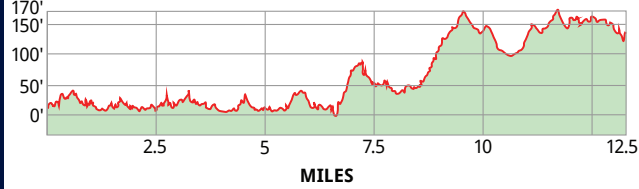

BROOKLYN MARATHON & HALF MARATHON

NYCRUNS

Course

CHEER ZONES

WATER STATION

Route to Finish

ENTERTAINMENT ZONES

HYDRATION STATION

TOILETS

GEL STATION

MEDICAL

NYCRUNS Brooklyn Half Marathon

Course Elevation