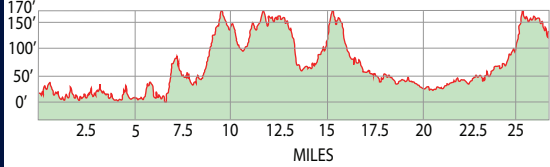

BROOKLYN MARATHON & HALF MARATHON

Marathon Race Route

Marathon Race Route To Finish

NYCRUNS Brooklyn Marathon

NYCRUNS
WIN YOUR RACE

Tentative Course Map
Final Measurement & Permitting Pending
Check NYCRUNS.COM For Updates

BROOKLYN MARATHON & HALF MARATHON

NYCRUNS Brooklyn Marathon

Course Elevation

VERRAZZANO-NARROWS BRIDGE

BELT PKWY.

Gravesend Bay

Borough Park

Mapleton