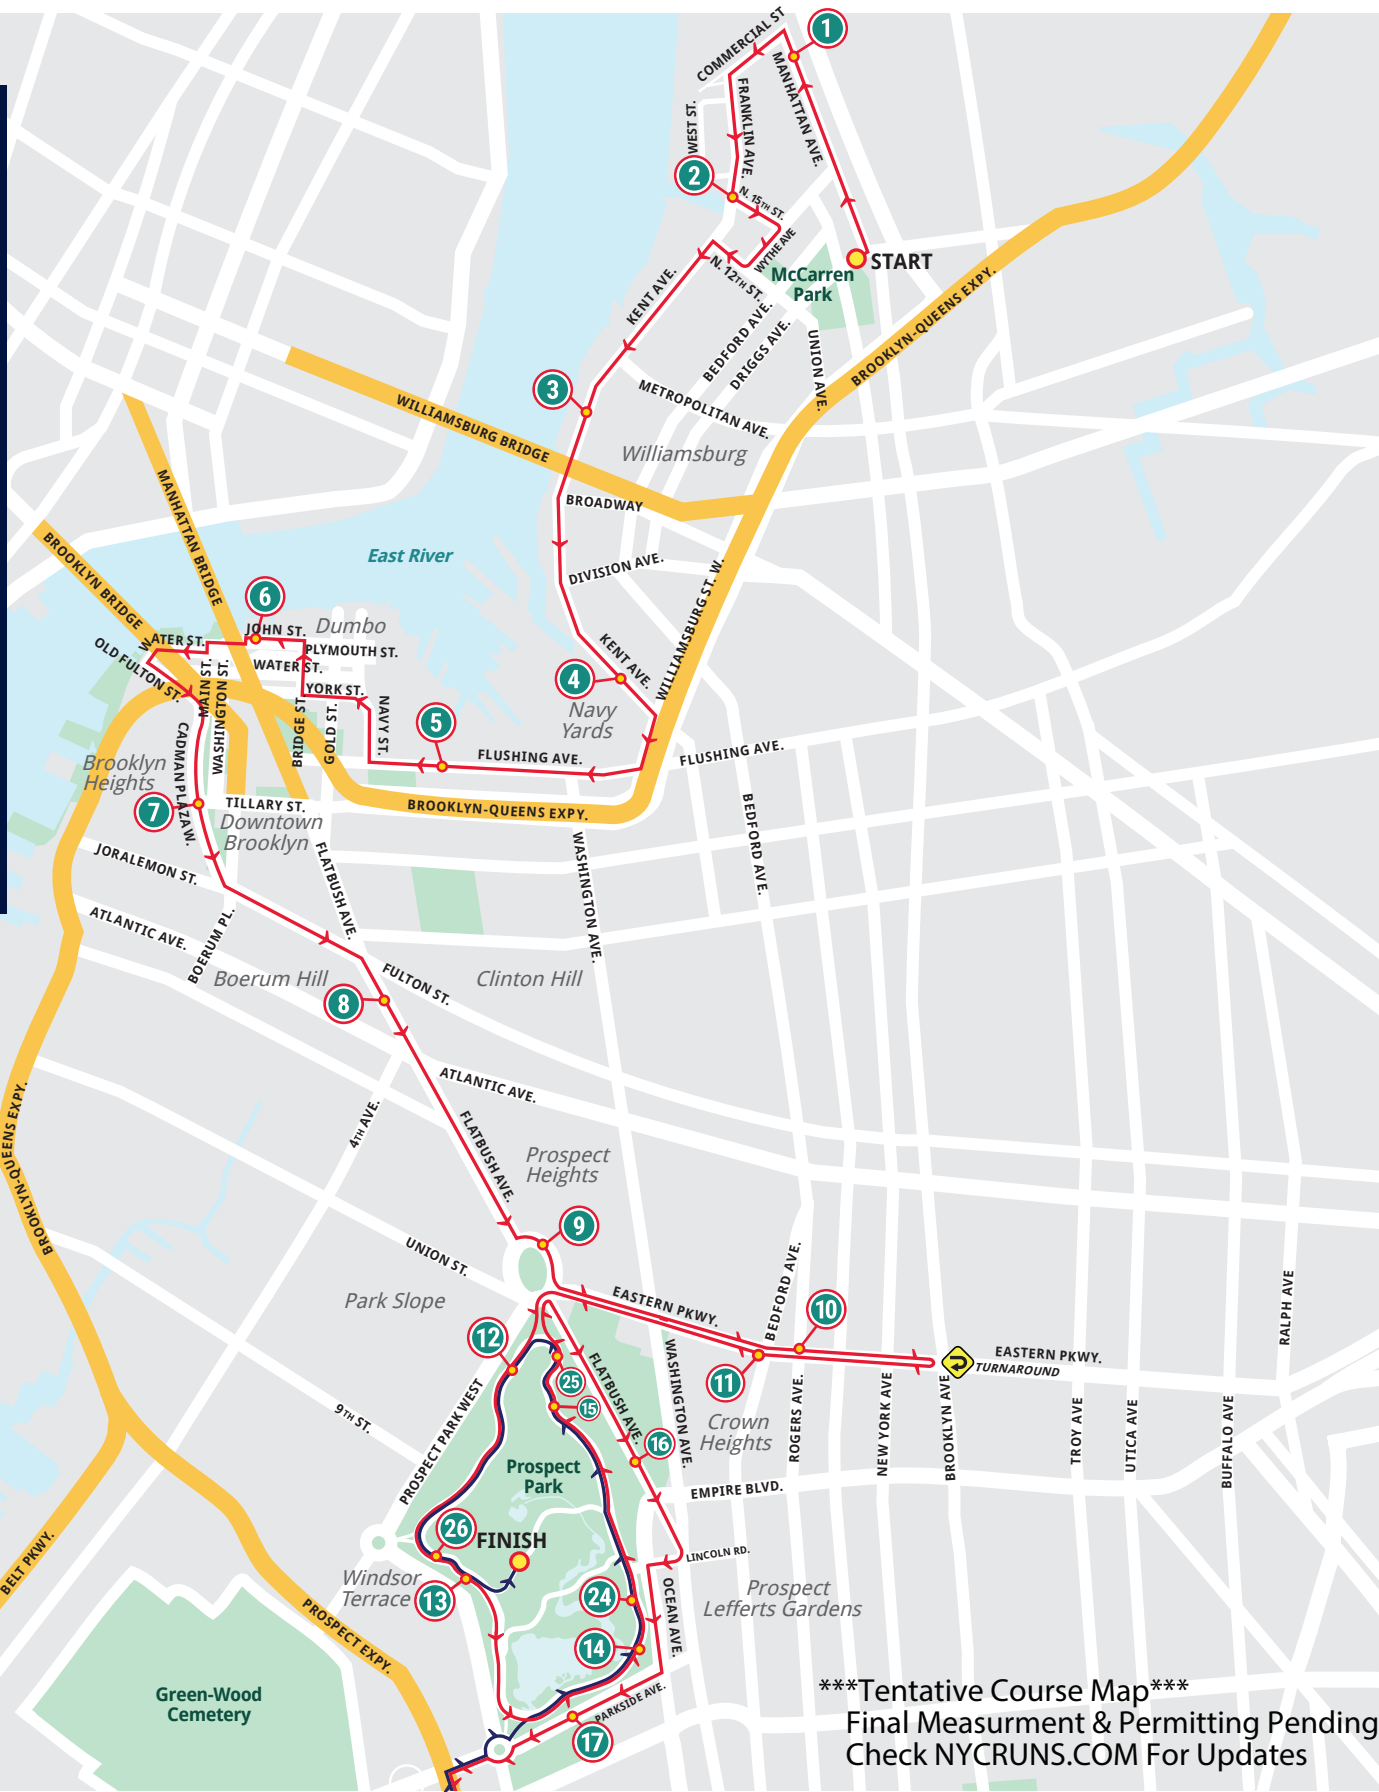

BROOKLYN MARATHON & HALF MARATHON

Marathon Race Route

Marathon Race Route To Finish

NYCRUNS Brooklyn Marathon

NYCRUNS
WIN YOUR RACE

Tentative Course Map
Final Measurement & Permitting Pending
Check NYCRUNS.COM For Updates

Gravesend

NEPTUNE AVE.
W. 21ST ST.
SURF AVE.
BOARDWALK

MCU Park

W. 10TH ST.

SHELL RD.

STILLWELL AVE.

KINGS HWY.

KINGS HWY.

TURNAROUND

BAY PKWY.

18TH AVE.

DITMAS AVE.

OCEAN PKWY.

AVENUE J

AVENUE L

AVENUE M

AVENUE P

QUENTIN RD.

KINGS HWY.

OCEAN PKWY.

AVENUE U

AVENUE Y

NEPTUNE AVE.

BRIGHTON BEACH AVE.