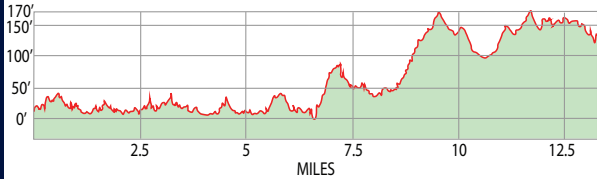

BROOKLYN MARATHON & HALF MARATHON

NYCRUNS Brooklyn Half Marathon

Course Elevation

Tentative Course Map
 Final Measurement & Permitting Pending
 Check NYCRUNS.COM For Updates