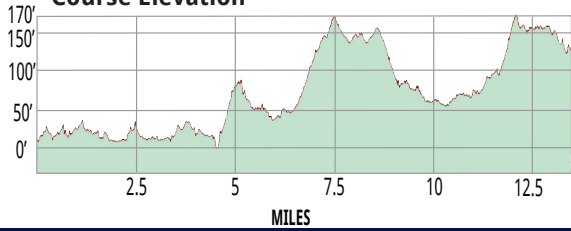

BROOKLYN MARATHON & HALF MARATHON

NYCRUNS Brooklyn Half Marathon

Course Elevation

NYCRUNS
WIN YOUR RACE

Tentative Course Map
Final Measurement & Permitting Pending
Check NYCRUNS.COM For Updates