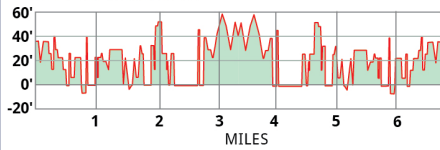

**NYCRUNS**  
**Go Nuts For Donuts**  
 Randall's Island | New York, NY

**Race Route**

Race HQ

Toilets

Bag Check

Medical

Hydration Station

**Course Elevation**