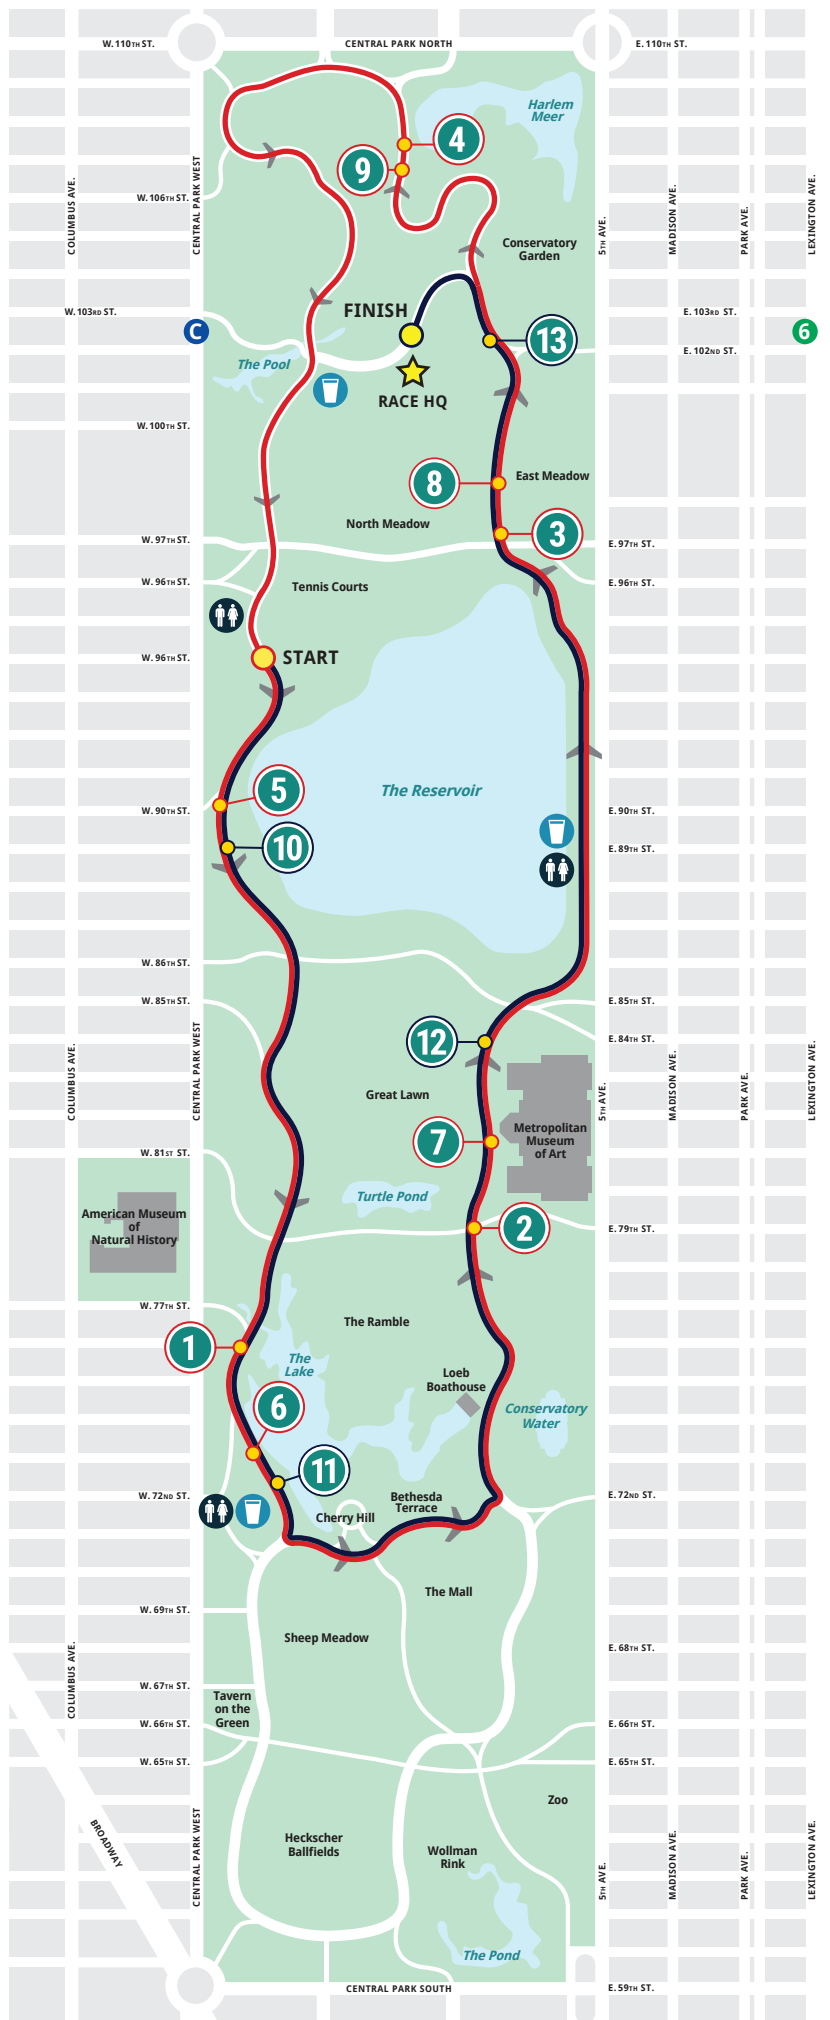

NYCRUNS Big Apple Half Marathon Central Park | Manhattan, NY

Race Routes

★ Race HQ

- Registration
- Bag Check
- Toilets
- Hydration Station
- Medical

Course Elevation

NYCRUNS
WIN YOUR RACE