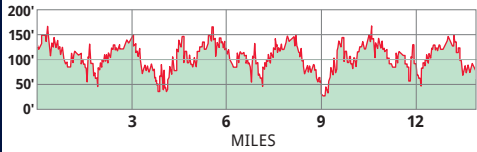

NYCRUNS Big Apple Half Marathon Central Park | Manhattan, NY

Race Routes

★ Race HQ

- Registration
- Bag Check
- Toilets
- Hydration Station
- Medical

Course Elevation

NYCRUNS
WIN YOUR RACE