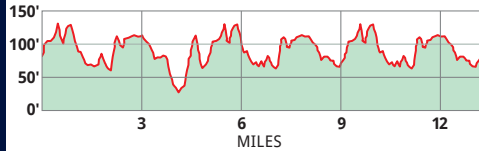

NYCRUNS Central Park Half Marathon Manhattan | New York, NY

Race Routes

Race HQ

Medical

Water Station

Toilets

Gatorade Station

Course Elevation