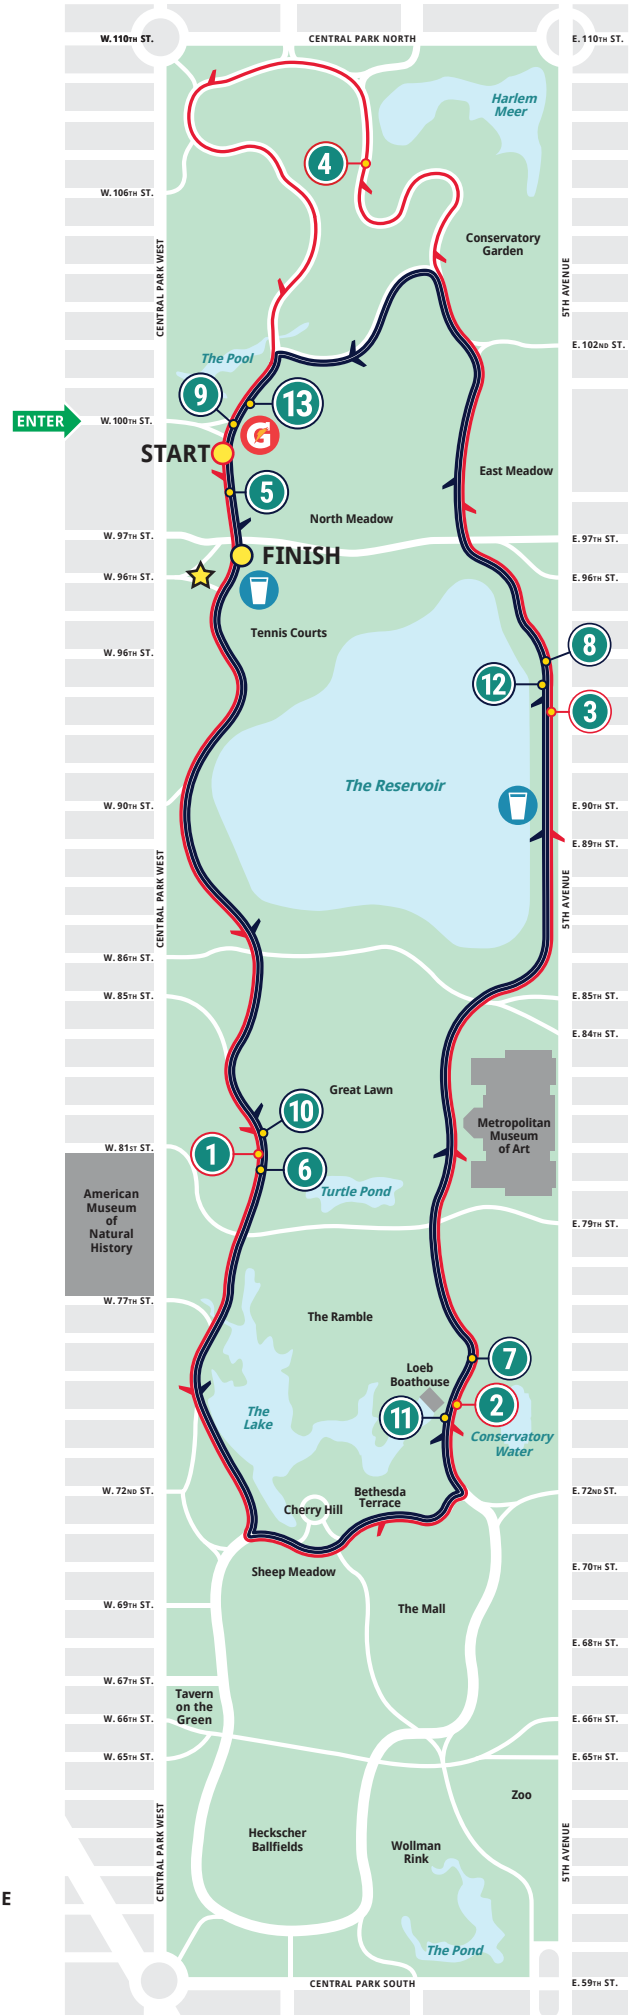

NYCRUNS Central Park Half Marathon Manhattan | New York, NY

Race Routes

Race HQ

Medical

Water Station

Toilets

Gatorade Station

Course Elevation

NYCRUNS
WIN YOUR RACE