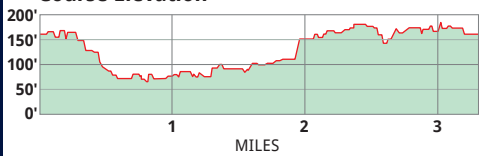

NYCRUNS Lousy T-Shirt Race

Prospect Park | Brooklyn, NY

Race Route

Water Station

Medical

Course Elevation

NYCRUNS
WIN YOUR RACE