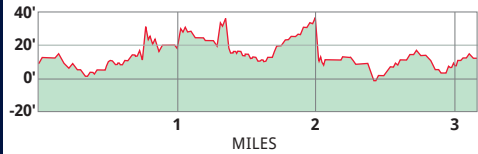

NYCRUNS Falling Leaves 5K

Flushing Meadows Corona Park | Queens, NY

Race Route (1 Loop)

★ Race HQ

Registration

Bag Check

Toilets

Hydration Station

Medical

Course Elevation

NYCRUNS

WIN YOUR RACE