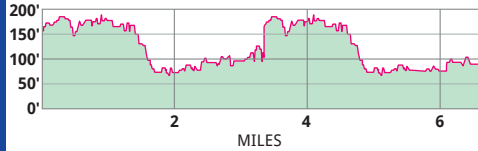

NYCRUNS Brooklyn Ice Cream Social 10K Prospect Park | Brooklyn, NY

Race Route

★ Race HQ

- Registration
- Bag Check
- Toilets
- Hydration Station
- Medical

Course Elevation

NYCRUNS
WIN YOUR RACE