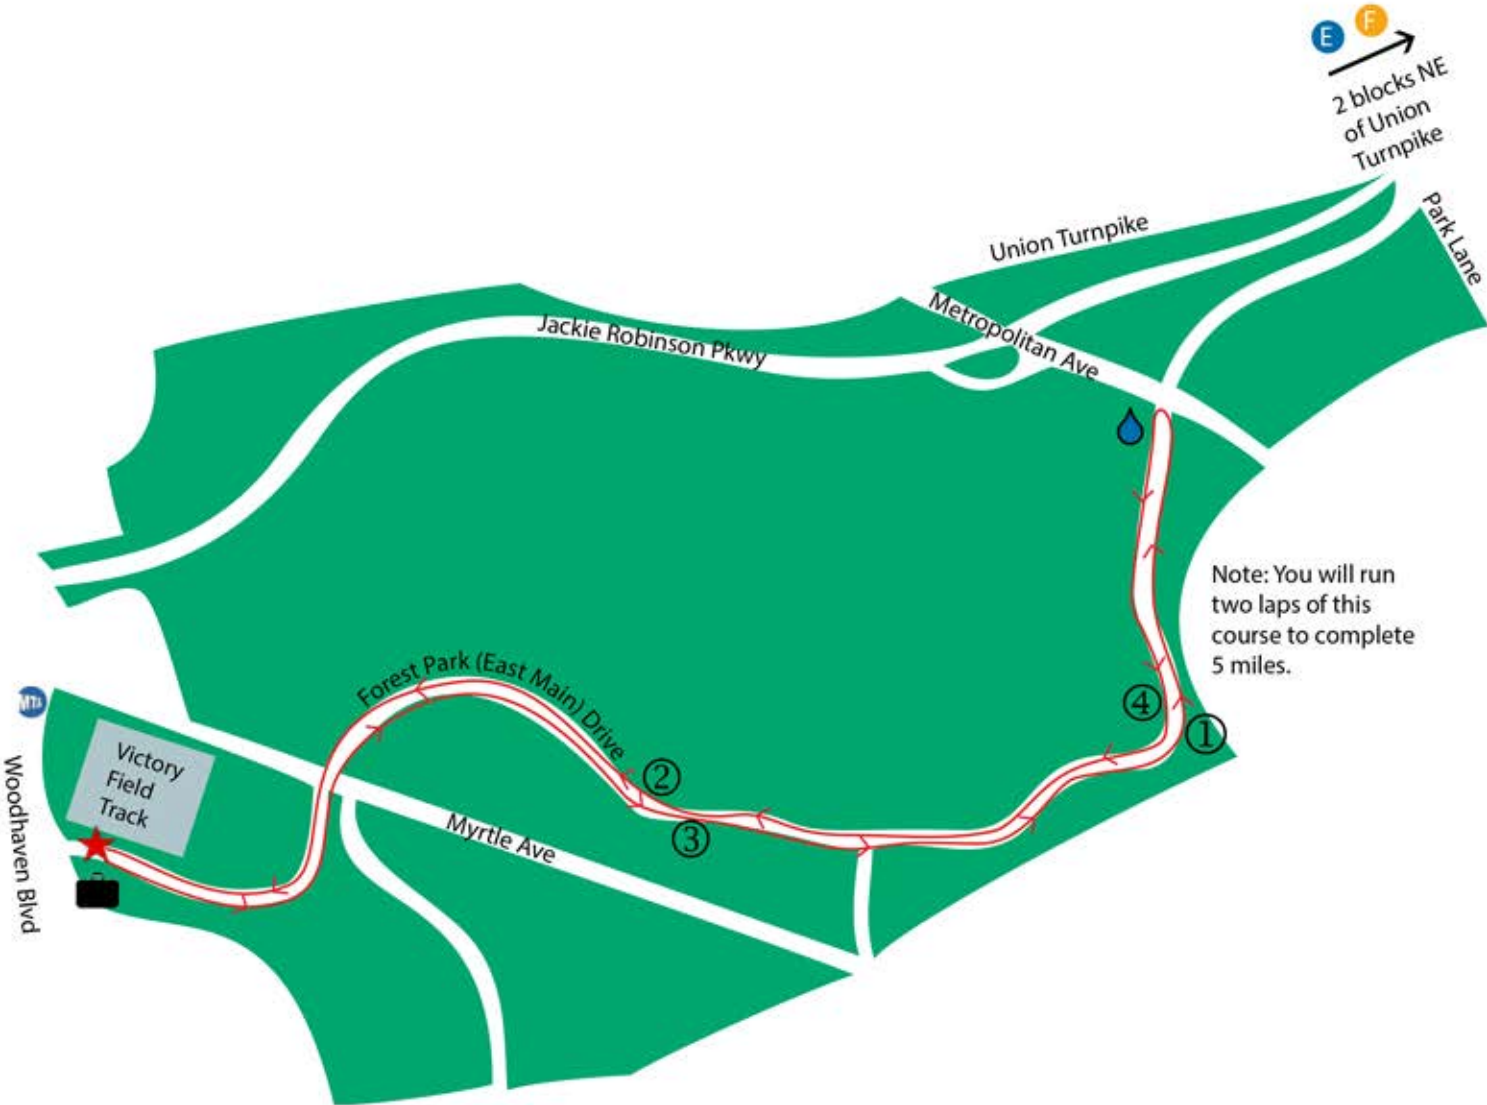

# Forest Park 5 Mile Course Map

## Key

-  start & finish
-  race course
-  mile markers
-  water station
-  transportation
-  baggage

Note: You will run two laps of this course to complete 5 miles.